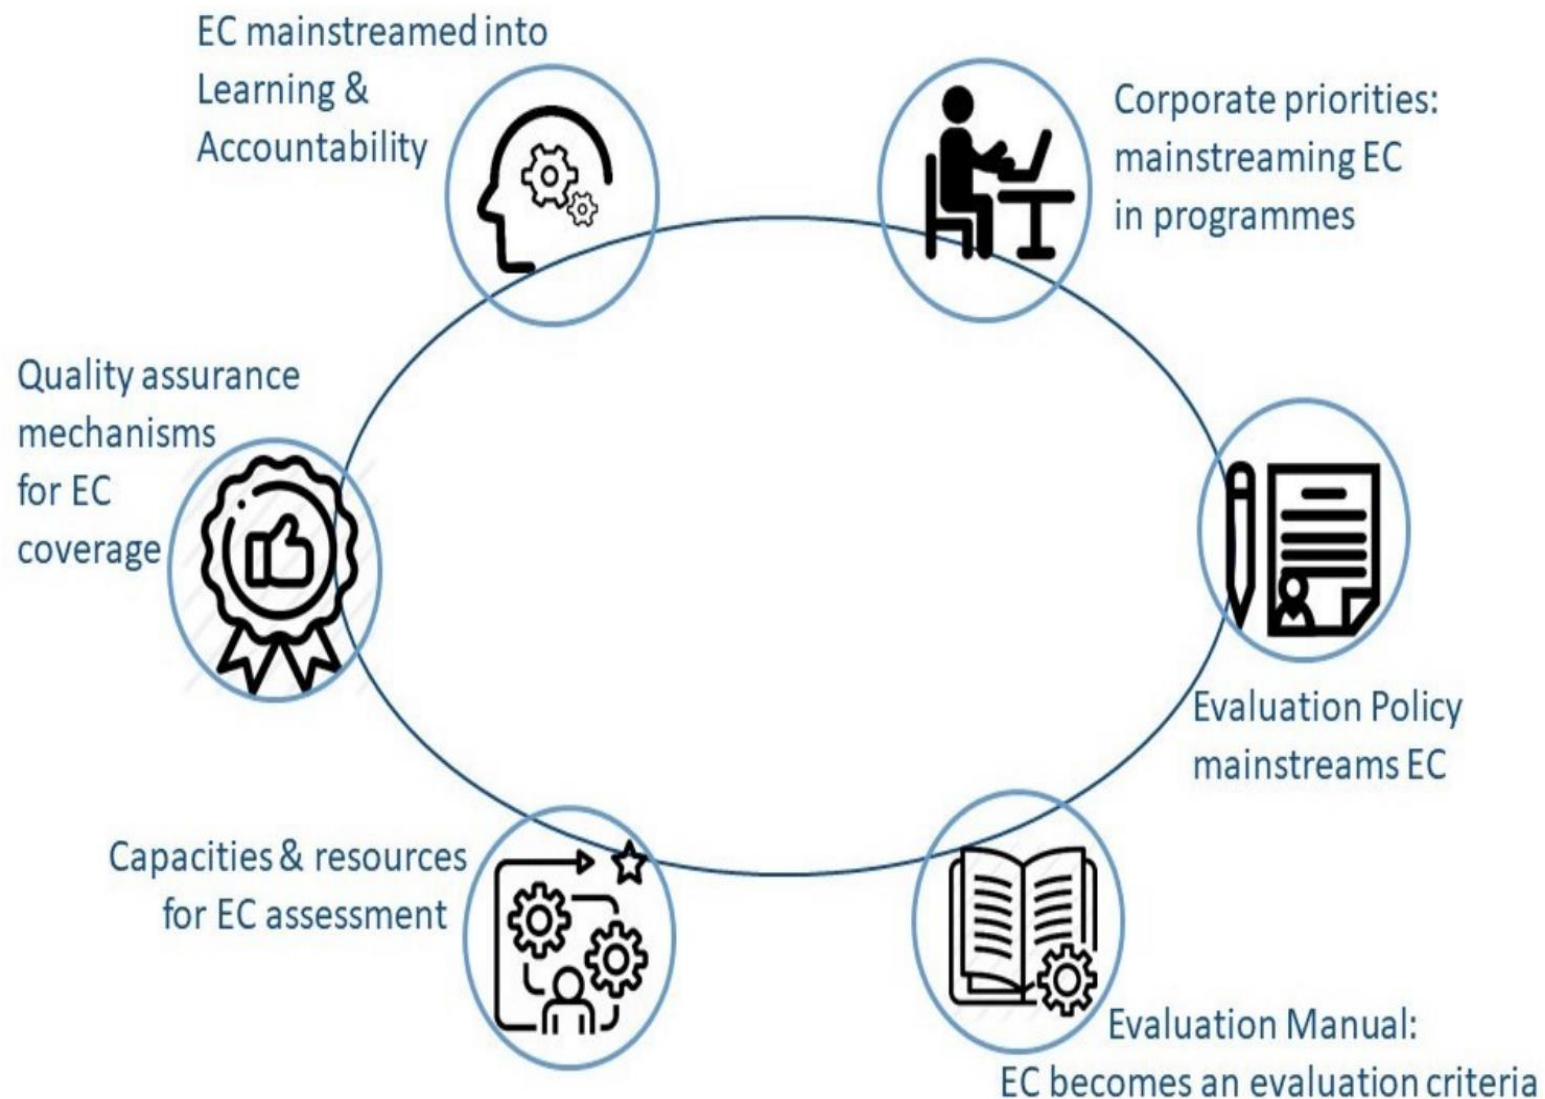

IOE

Investing in rural people

Independent Office of Evaluation

**European
Evaluation
Society,
Copenhagen,
June 08-10,
2022**

Mainstreaming Environmental Sustainability in all IFAD Evaluations

09 June 2022

IOE

Investing in rural people

Independent Office of Evaluation

Mainstreaming Environmental Sustainability in All IFAD Evaluations – A Systemic Approach

IOE

Investing in rural people

Independent Office of Evaluation

Mainstreaming Environmental Sustainability in All IFAD Evaluations – A Systemic Approach

A Framework for 'Mainstreaming' ESI

All IOE (IFAD) evaluations assess the environmental and social impact (ESI) – ESI already mainstreamed